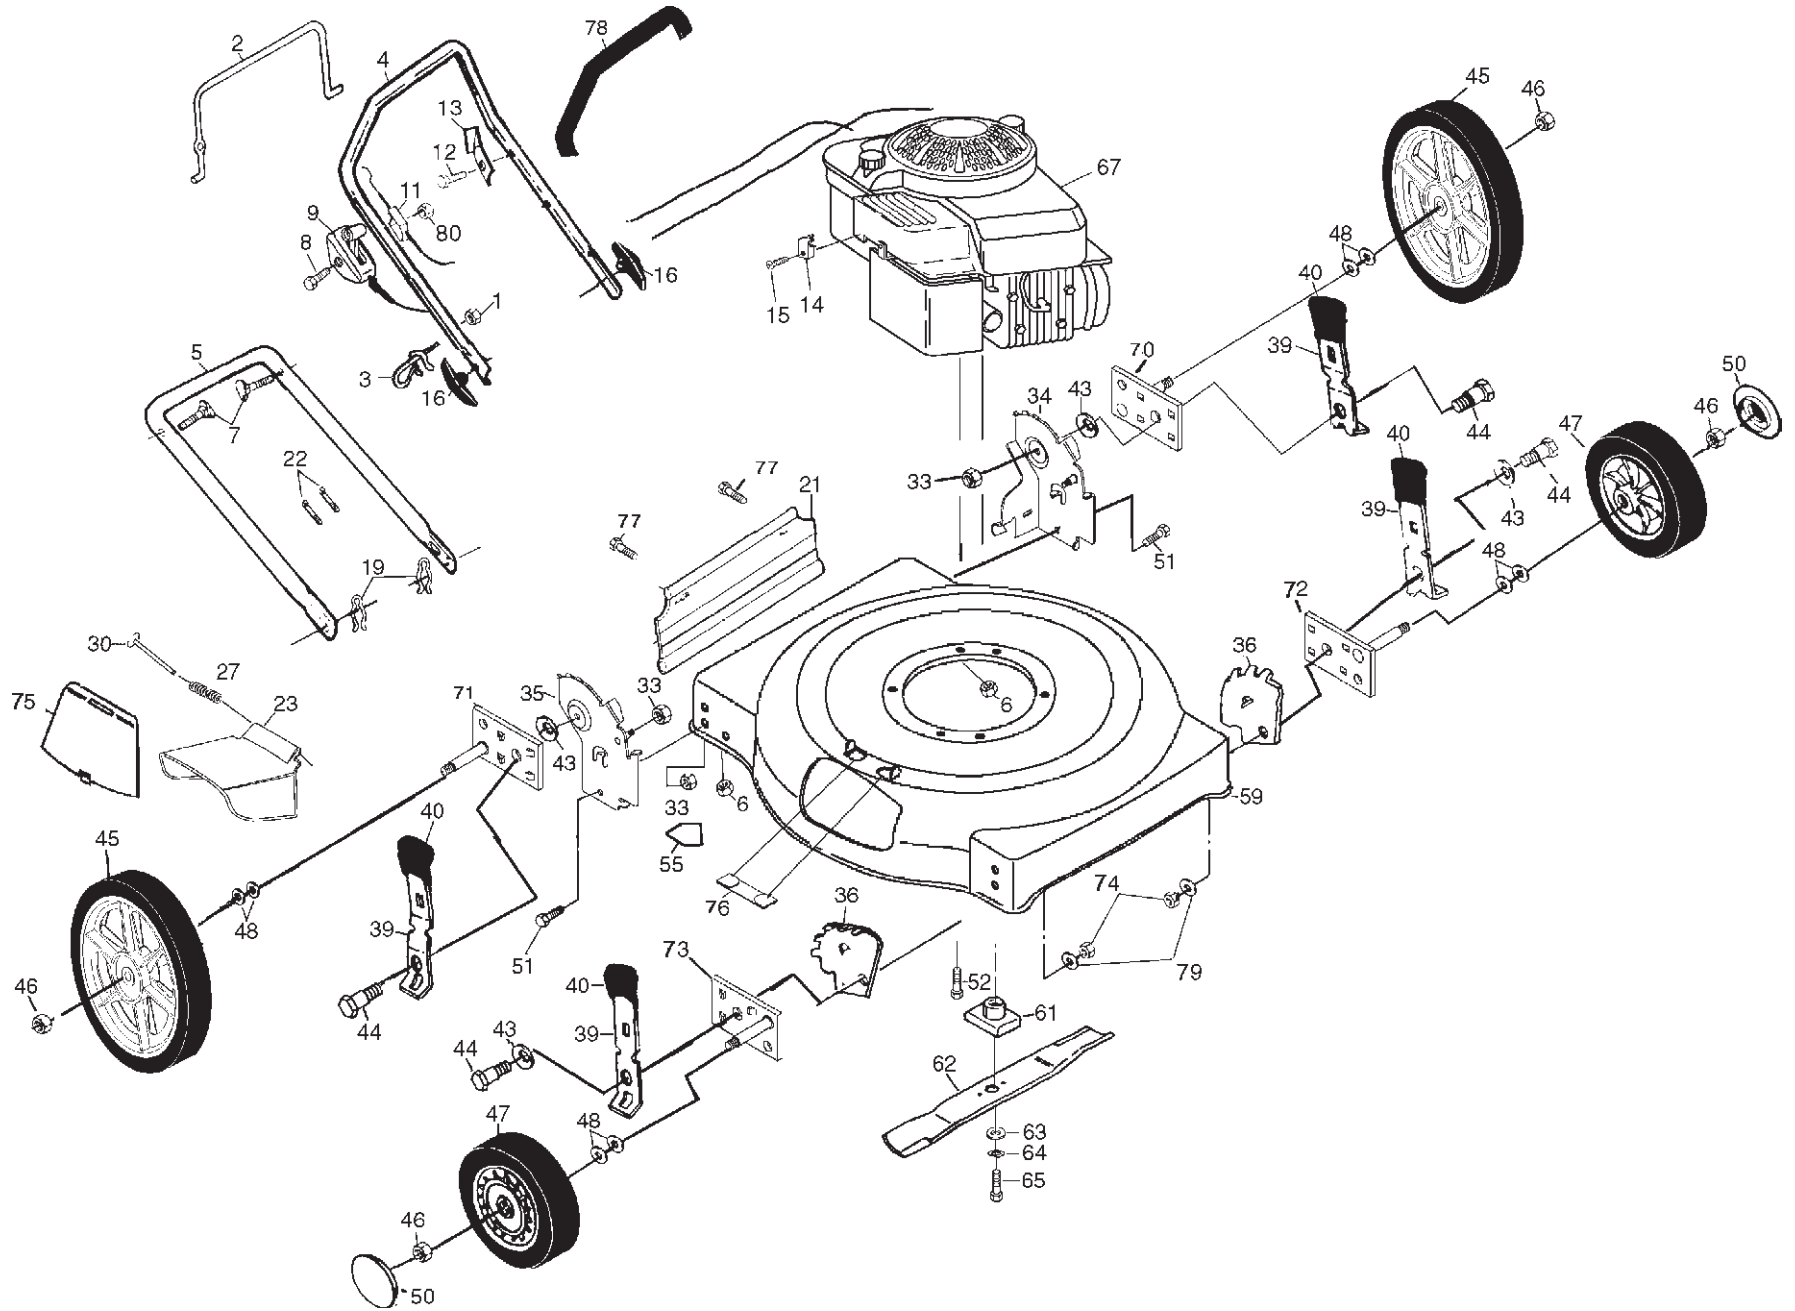

REPAIR PARTS

ROTARY LAWN MOWER - - MODEL NUMBER 6022SH (6022SHB)

16

REPAIR PARTS

ROTARY LAWN MOWER - - MODEL NUMBER 6022SH (6022SHB)

KEY NO.	PART NO.	DESCRIPTION
1	532 06 36-01	Locknut 1/4-20
2	532 17 65-63	Control Bar
3	532 17 95-85	Rope Guide
4	532 17 36-93	Upper Handle (with Foam Grip)
5	532 17 42-91	Lower Handle
6	532 06 36-01	Locknut 1/4-20
7	532 13 19-59	Handle Bolt 5/16-18
8	532 14 49-29	Hex Washer Head Screw 1/4-20 x 2-1/8
9	532 16 41-37	Throttle Control
11	532 13 31-07	Engine Zone Control Cable
12	532 75 00-97	Hex Washer Head Screw #10-24 x 1/2
13	532 12 51-62	Up-Stop Bracket
14	532 21 31-46	Cable Clamp
15	532 08 38-16	Screw #10 x 5/8
16	532 13 63-76	Handle Knob
19	532 05 17-93	Hairpin Cotter
21	532 16 58-58	Rear Deflector
22	532 06 64-26	Wire Tie
23	532 17 65-61	Discharge Guard
27	532 16 08-32	Torsion Spring
30	532 16 08-33	Hinge Rod
33	532 06 31-24	Locknut 5/16-18
34	532 17 44-13	Wheel Bracket Support (Left)
35	532 17 44-14	Wheel Bracket Support (Right)
36	532 16 57-04	Wheel Bracket Adjuster
39	532 16 85-99	Selector Spring
40	532 08 78-77	Selector Knob
43	819 11 22-22	Washer
44	532 16 08-28	Shoulder Bolt
45	532 75 20-63	Wheel Assembly (Rear)
46	532 08 39-23	Locknut 1/16-18